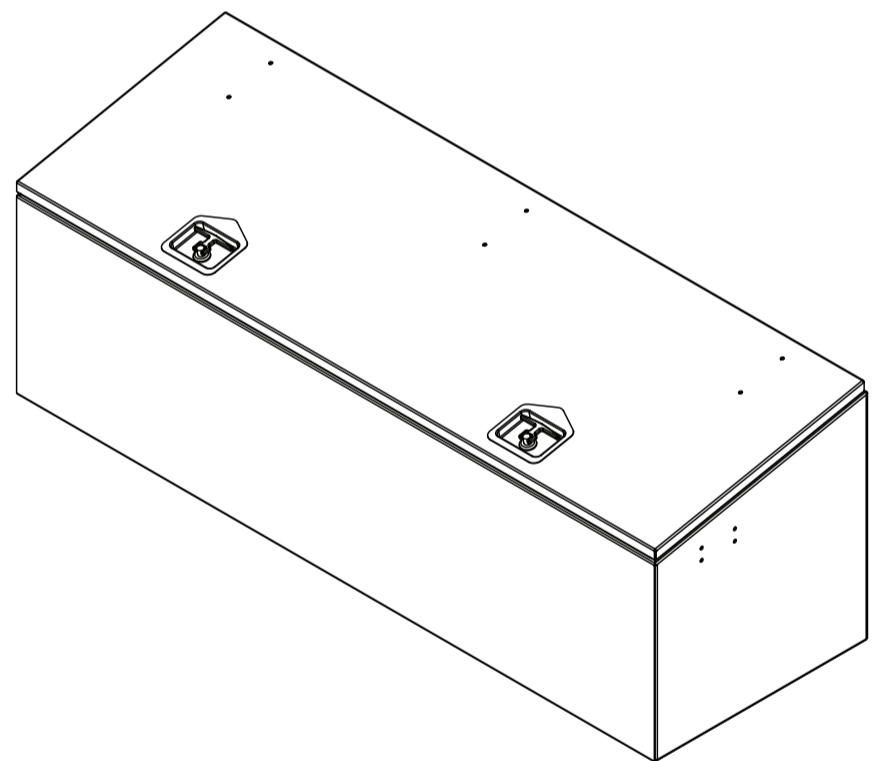

1500x500 FLIP-TOP TOOLBOX

THE 1500x500 FLIP-TOP TOOLBOX IS DESIGNED FOR STOWING LARGER ITEMS AND HAS THE ADDED BENEFIT OF WORKING WITH YOUR CURRENT TRAY SIDES. THE BOX HAS A GAS STRUT ASSISTED DOOR WITH STAINLESS STEEL LOCKS. THE UNIT COMES POWDERCOATED IN A RANGE OF COLOURS. IT IS MOUNTED ON RAILS AND CAN BE BOLTED TO YOUR ALUMINIUM OR STEEL TRAY. COMBINE SEVERAL BOXES DEPENDING ON YOUR TRAY SIZE AND INDIVIDUAL REQUIREMENTS.

- SUITABLE FOR ALL 1 TONNE VEHICLES.

- LIGHT WEIGHT, RUST RESISTANT ALUMINIUM CONSTRUCTION.

OPTIONS:

INTERIOR LIGHTING

RUBBER OR CARPET FLOOR

*REFER TO WEBSITE FOR FULL LIST OF ACCESSORIES & PRICES

SIDE INTERNAL F-F SECTION VIEW