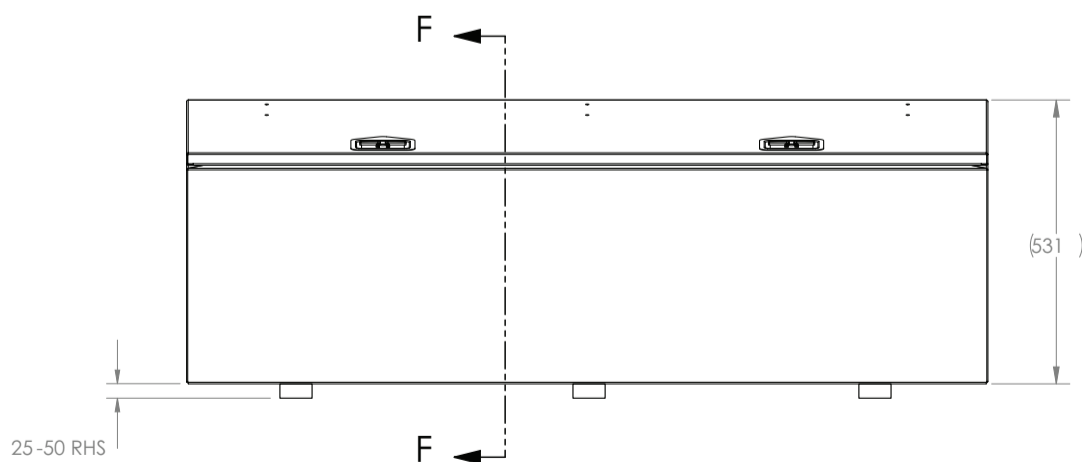

TSB

TRADE SERVICE BODY

28 Quality Drive, Dandenong, Victoria, 3175
ph 1300 131 574 Email info@tsb.net.au
www.tsb.net.au