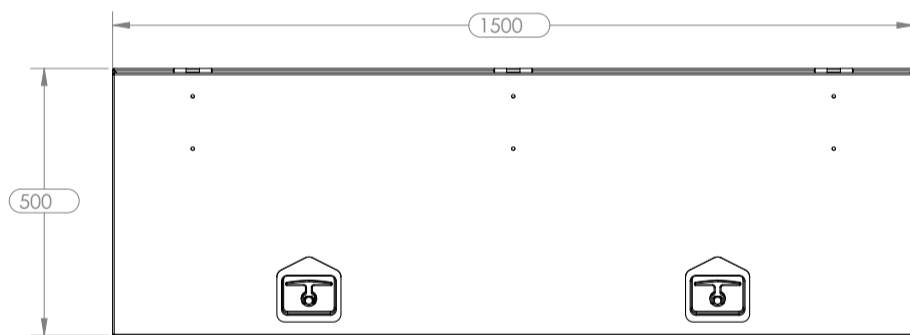

TSB

TRADE SERVICE BODY

28 Quality Drive, Dandenong, Victoria, 3175
ph 1300 131 574 Email info@tsb.net.au
www.tsb.net.au