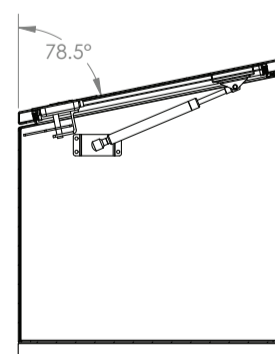

SIDE INTERNAL F-F SECTION VIEW

TSB

TRADE SERVICE BODY

28 Quality Drive, Dandenong, Victoria, 3175
ph 1300 131 574 Email info@tsb.net.au
www.tsb.net.au