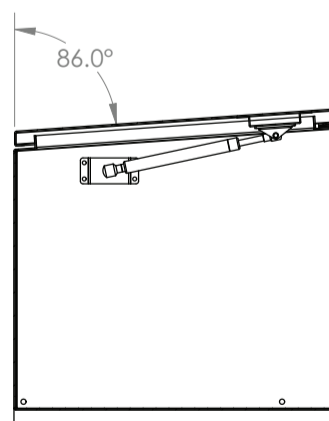

SIDE INTERNAL F-F SECTION VIEW

TSB

TRADE SERVICE BODY

28 Quality Drive, Dandenong, Victoria, 3175
ph 1300 131 574 Email info@tsb.net.au
www.tsb.net.au