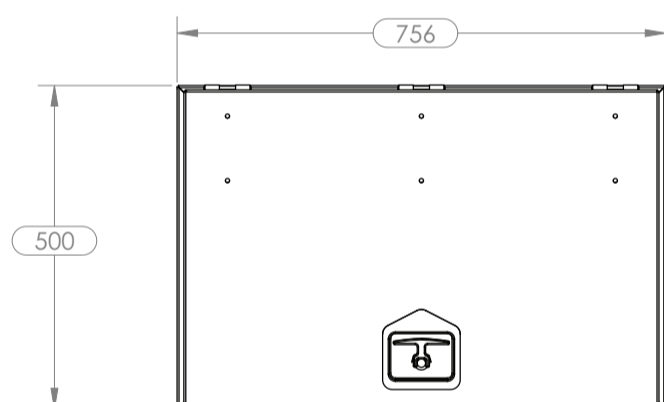

SIDE INTERNAL F-F SECTION VIEW

TSB

TRADE SERVICE BODY

28 Quality Drive, Dandenong, Victoria, 3175
ph 1300 131 574 Email info@tsb.net.au
www.tsb.net.au