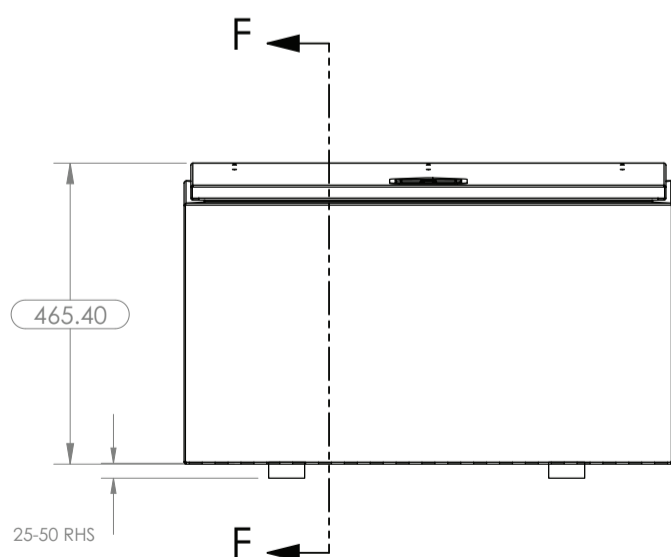

SIDE INTERNAL F-F SECTION VIEW

TSB

TRADE SERVICE BODY

28 Quality Drive, Dandenong, Victoria, 3175
ph 1300 131 574 Email info@tsb.net.au
www.tsb.net.au