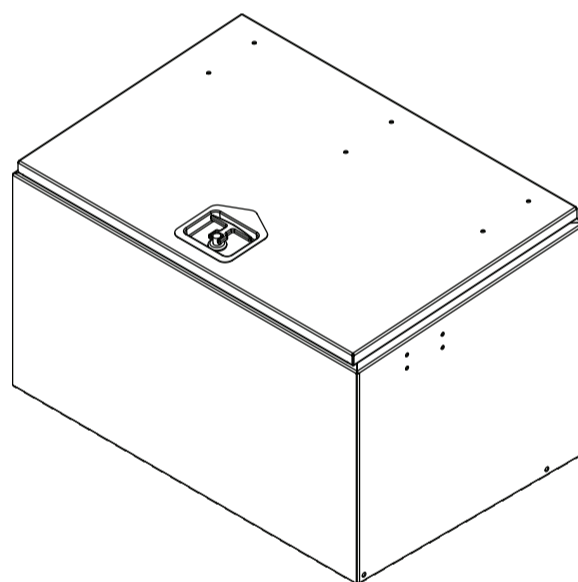

756x500 FLIP-TOP TOOLBOX

THE 756x500 AISLE TOOLBOX IS DESIGNED TO FIX AGAINST YOUR HEADBOARD. THE BOX HAS A GAS STRUT ASSISTED DOOR WITH STAINLESS STEEL LOCKS. THE UNIT COMES POWDERCOATED IN A RANGE OF COLOURS. IT IS MOUNTED ON RAILS AND CAN BE BOLTED TO YOUR ALUMINIUM OR STEEL TRAY. COMBINE SEVERAL BOXES DEPENDING ON YOUR TRAY SIZE AND INDIVIDUAL REQUIREMENTS.

- SUITABLE FOR ALL 1 TONNE VEHICLES.
- LIGHT WEIGHT, RUST RESISTANT ALUMINIUM CONSTRUCTION.

OPTIONS:

INTERIOR LIGHTING

RUBBER OR CARPET FLOOR

*REFER TO WEBSITE FOR FULL LIST OF ACCESSORIES & PRICES

SIDE INTERNAL F-F SECTION VIEW